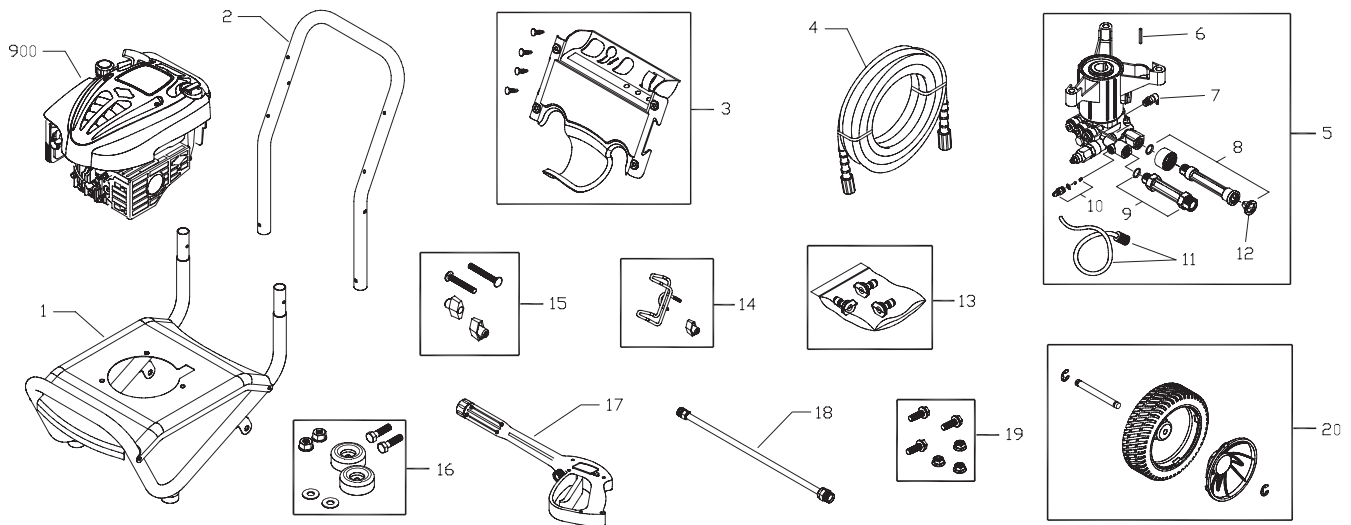

## Illustrated Parts List

Pressure Washer / Lavadora de Presión  
Model / Modelo 020337-2

**Questions? Preguntas?**

**Helpline - 1-888-611-6708 M-F 8-5 CT**

This pressure washer is rated in accordance to the Pressure Washer Manufacture Association (PWMA) standard PW101 (Testing and Rating Performance of Pressure Washers).

# EXPLODED VIEW AND PARTS LIST — MAIN UNIT

Item	Part #	Description
1	201366GS	BASE, w/Mounts
2	P199110GS	HANDLE
3	201371GS	KIT, Billboard w/Clips & Decals
	195964GS	Clips, Tree
4	196006GS	HOSE
5	202274GS	ASSY, Pump
6	23139GS	Key
7	194298GS	Valve, Thermal Relief
8	201496GS	Kit, Water Inlet
9	201497GS	Kit, Outlet
10	192914GS	Kit, Hose Tail
11	189971GS	Kit, Chemical Hose
12	B2384GS	Filter, Inlet
13	201324GS	KIT, Spray Tips
	198841GS	Nozzle, Soap
	195983AEGS	Nozzle, QC, Red
	195983QGS	Nozzle, QC, Green
14	201661GS	KIT, Gun Holder
15	B2203GS	KIT, Handle Connector
16	192310GS	KIT, Vibration Mount
17	204627GS	GUN
18	200595GS	EXTENSION

Item	Part #	Description
19	203526GS	KIT, Pump Mounting Hardware
20	201394GS	KIT, Wheel
	192050GS	E-Ring
	200519GS	Hubcap
	203872GS	Axle
900	§	ENGINE